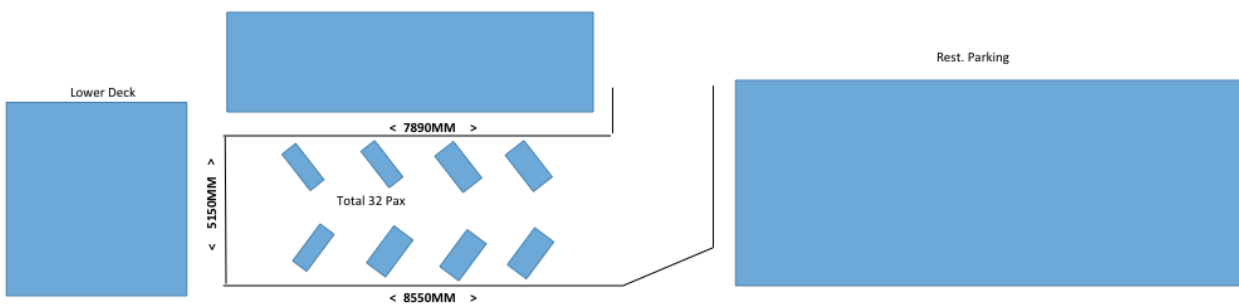

Function Room Setups

Cinema Style

U-Shape

Boardroom Style Function

Boardroom Style Conference

2 x Long table Function

Herringbone Style

Restaurant Style

Classroom Style

Cocktail Style