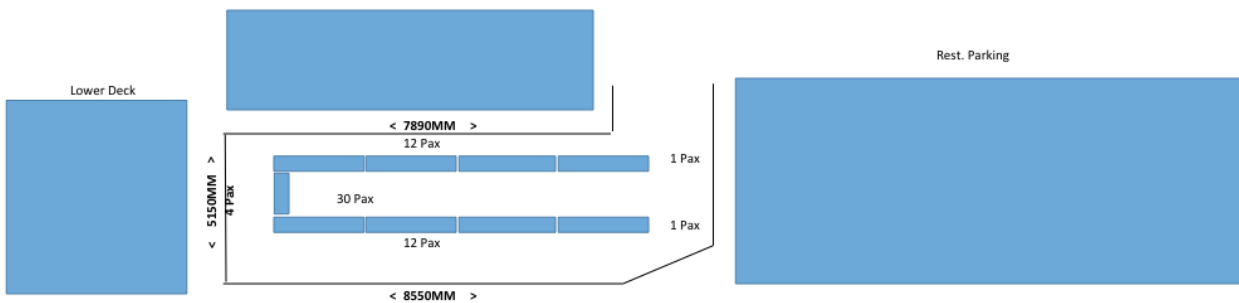

Function Room Setups

Cinema Style

U-Shape

Boardroom Style Function

Boardroom Style Conference

2 x Long table Function

Herringbone Style

Restaurant Style

Classroom Style

Cocktail Style