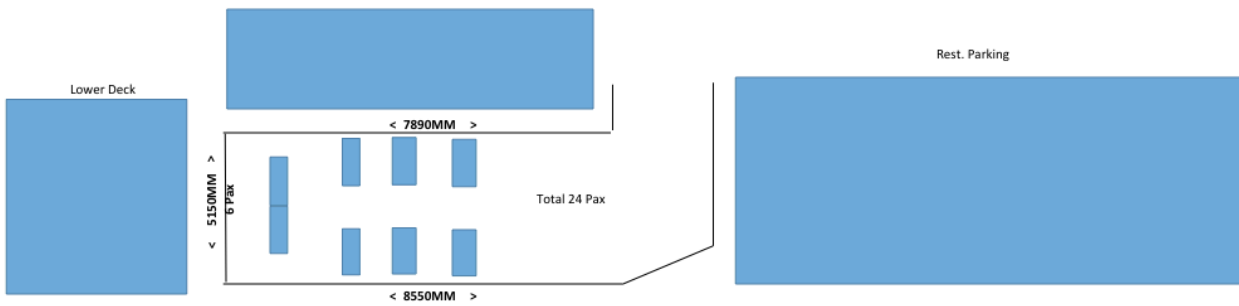

Function Room Setups

Cinema Style

U-Shape

Boardroom Style Function

Boardroom Style Conference

2 x Long table Function

Herringbone Style

Restaurant Style

Classroom Style

Cocktail Style