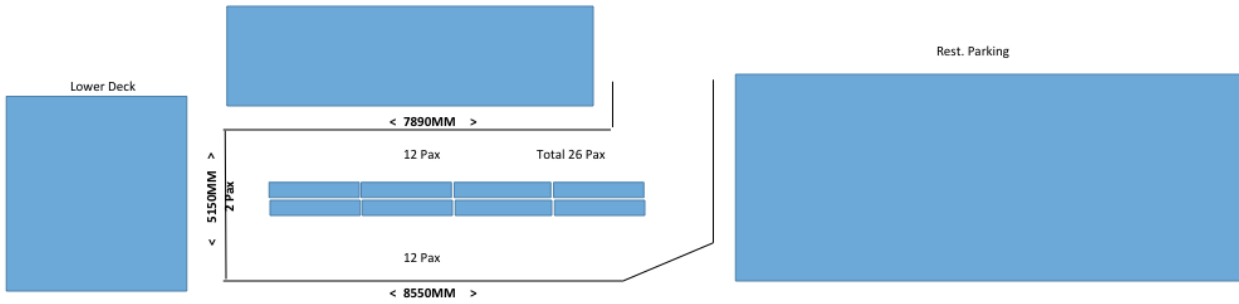

Function Room Setups

Cinema Style

U-Shape

Boardroom Style Function

Boardroom Style Conference

2 x Long table Function

Herringbone Style

Restaurant Style

Classroom Style

Cocktail Style