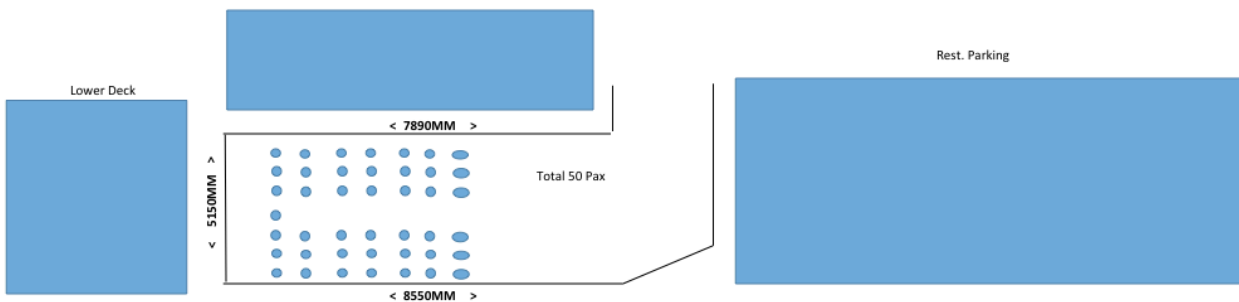

Function Room Setups

Cinema Style

U-Shape

Boardroom Style Function

Boardroom Style Conference

2 x Long table Function

Herringbone Style

Restaurant Style

Classroom Style

Cocktail Style