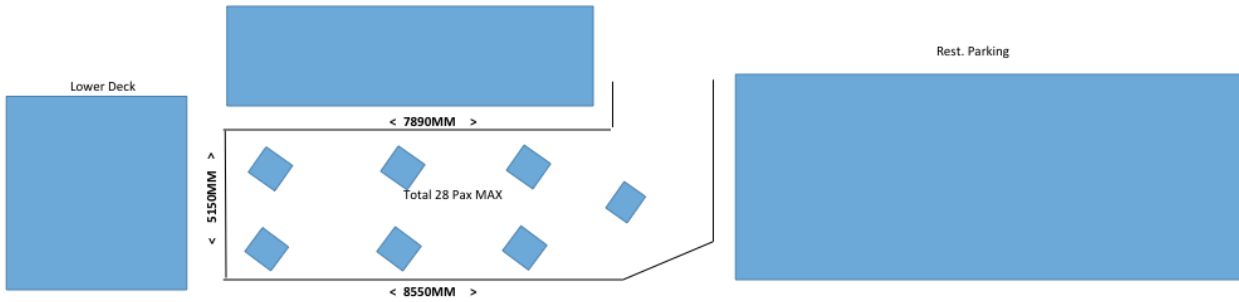

Function Room Setups

Cinema Style

U-Shape

Boardroom Style Function

Boardroom Style Conference

2 x Long table Function

Herringbone Style

Restaurant Style

Classroom Style

Cocktail Style