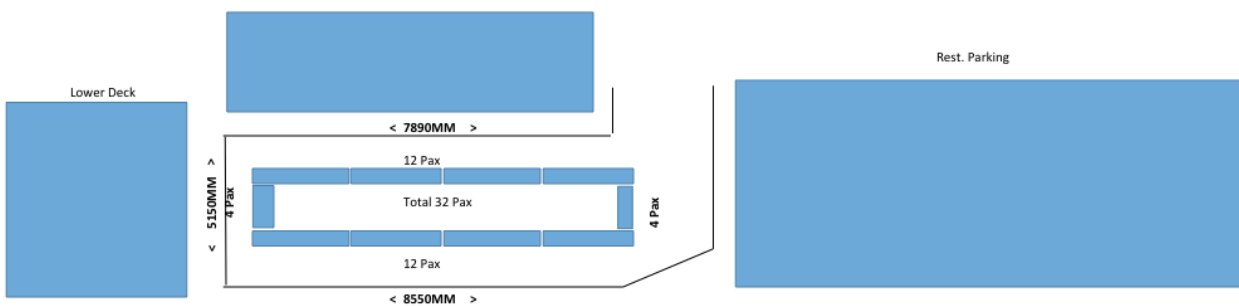

Function Room Setups

Cinema Style

U-Shape

Boardroom Style Function

Boardroom Style Conference

2 x Long table Function

Herringbone Style

Restaurant Style

Classroom Style

Cocktail Style