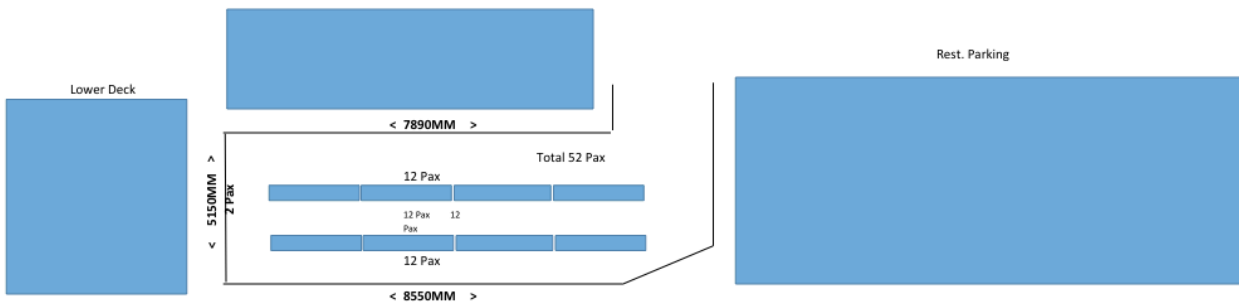

Function Room Setups

Cinema Style

U-Shape

Boardroom Style Function

Boardroom Style Conference

2 x Long table Function

Herringbone Style

Restaurant Style

Classroom Style

Cocktail Style